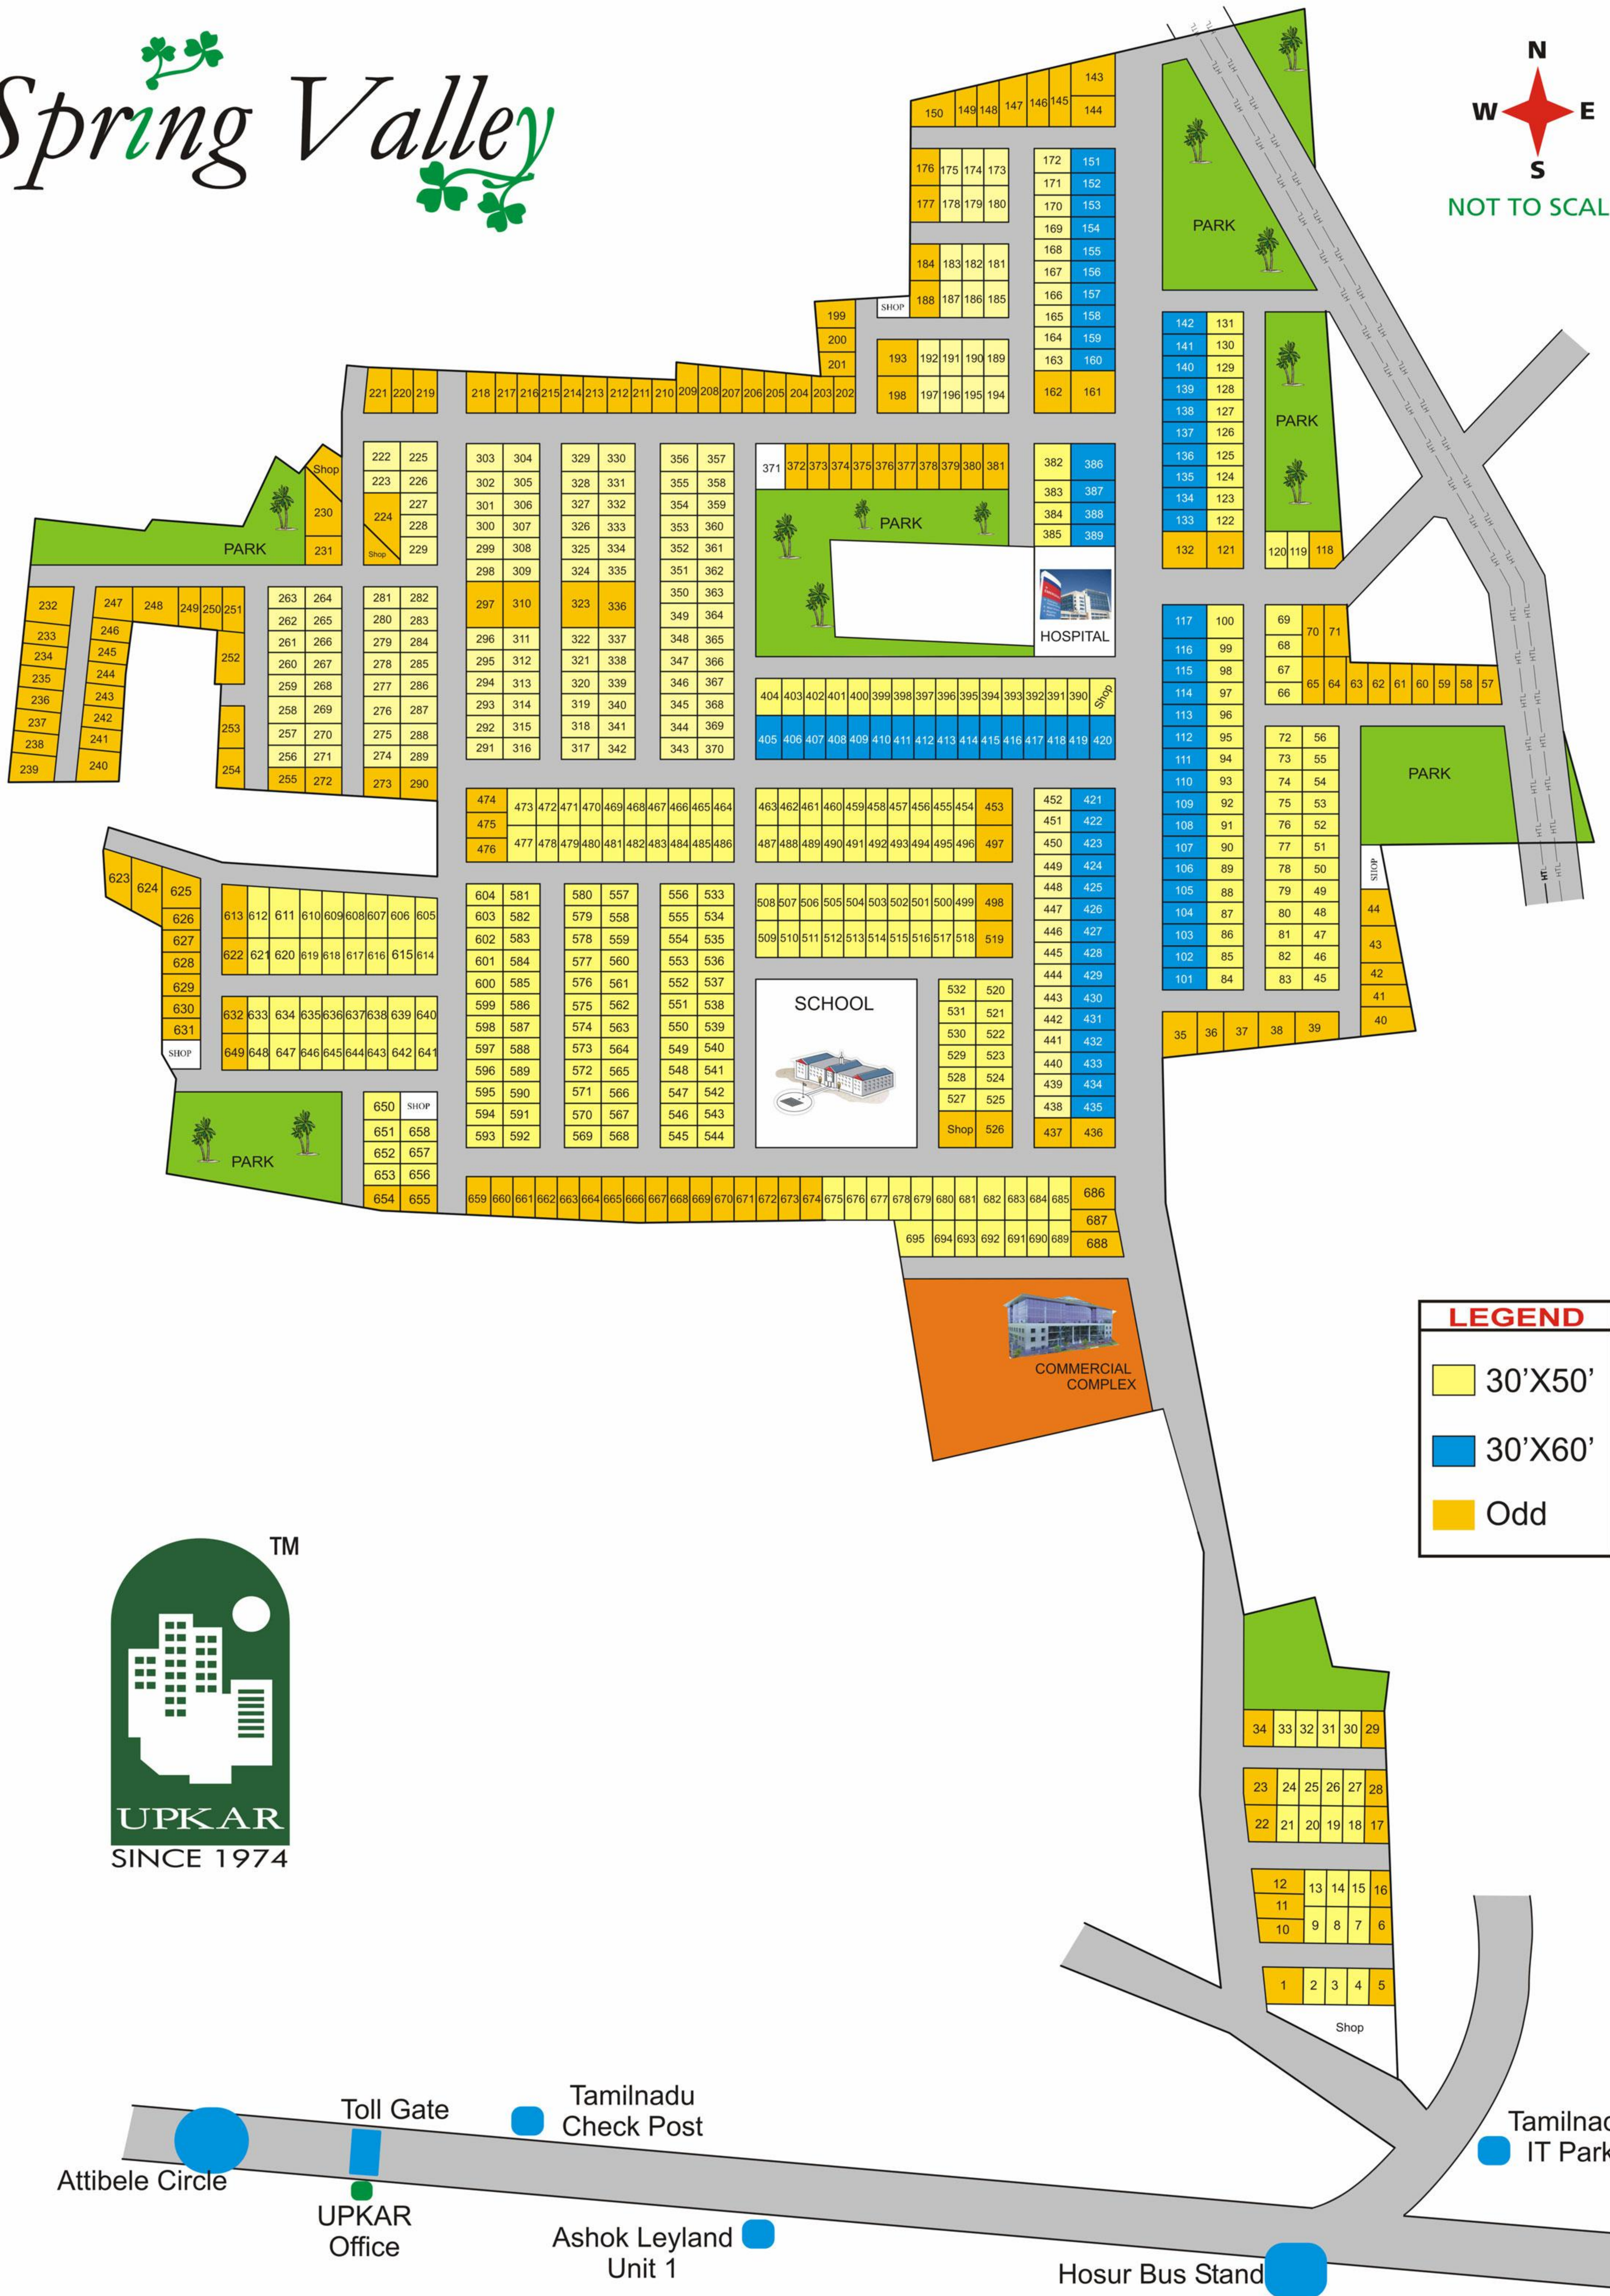

Spring Valley

LEGEND

- 30'X50'
- 30'X60'
- Odd