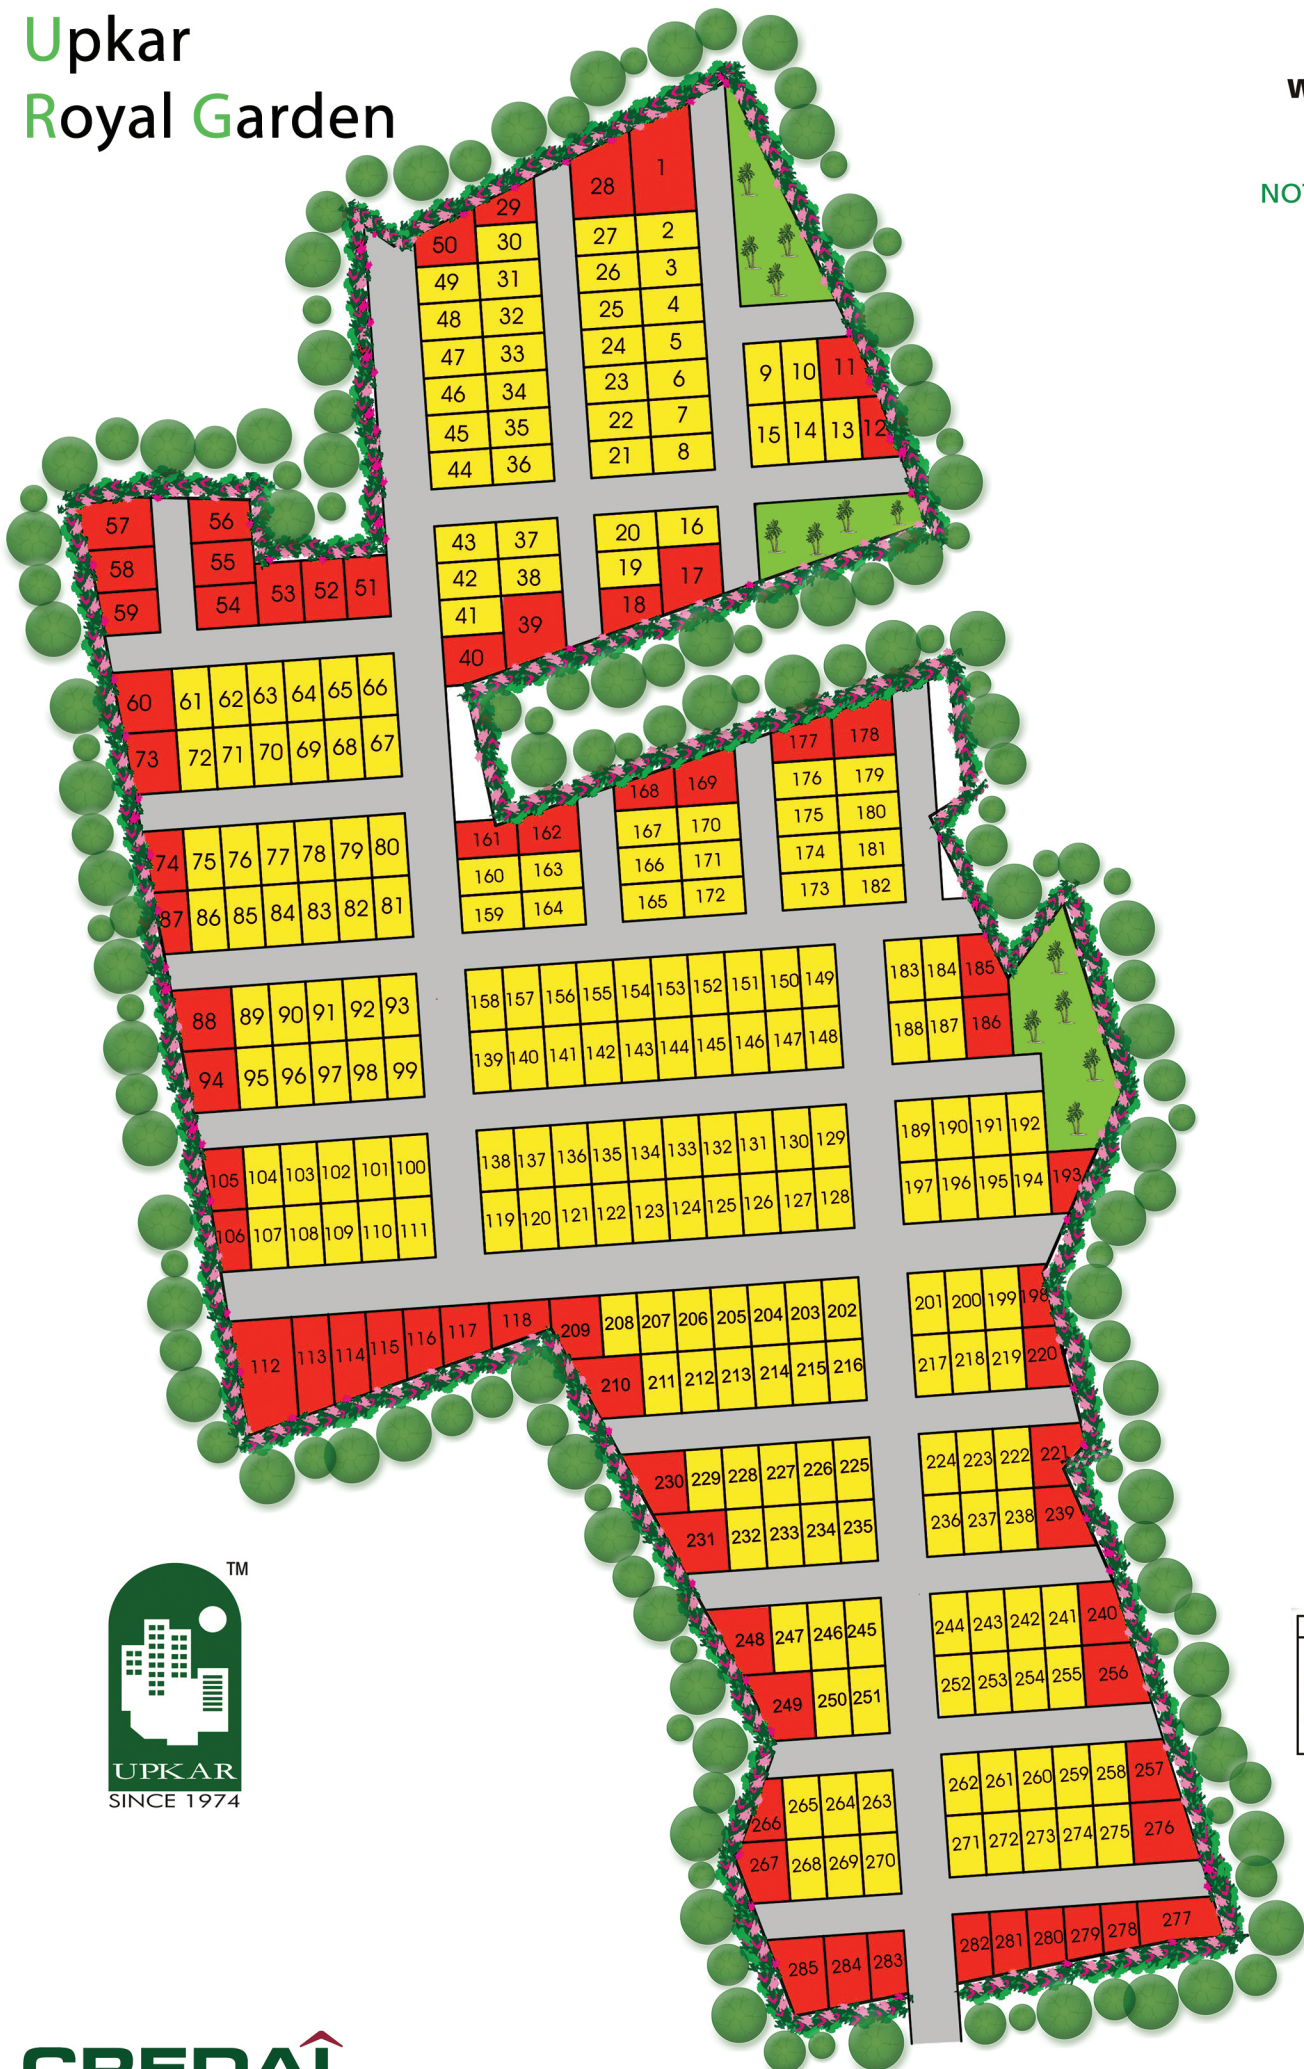

Upkar Royal Garden

LEGEND	
	30'X50'
	Odd