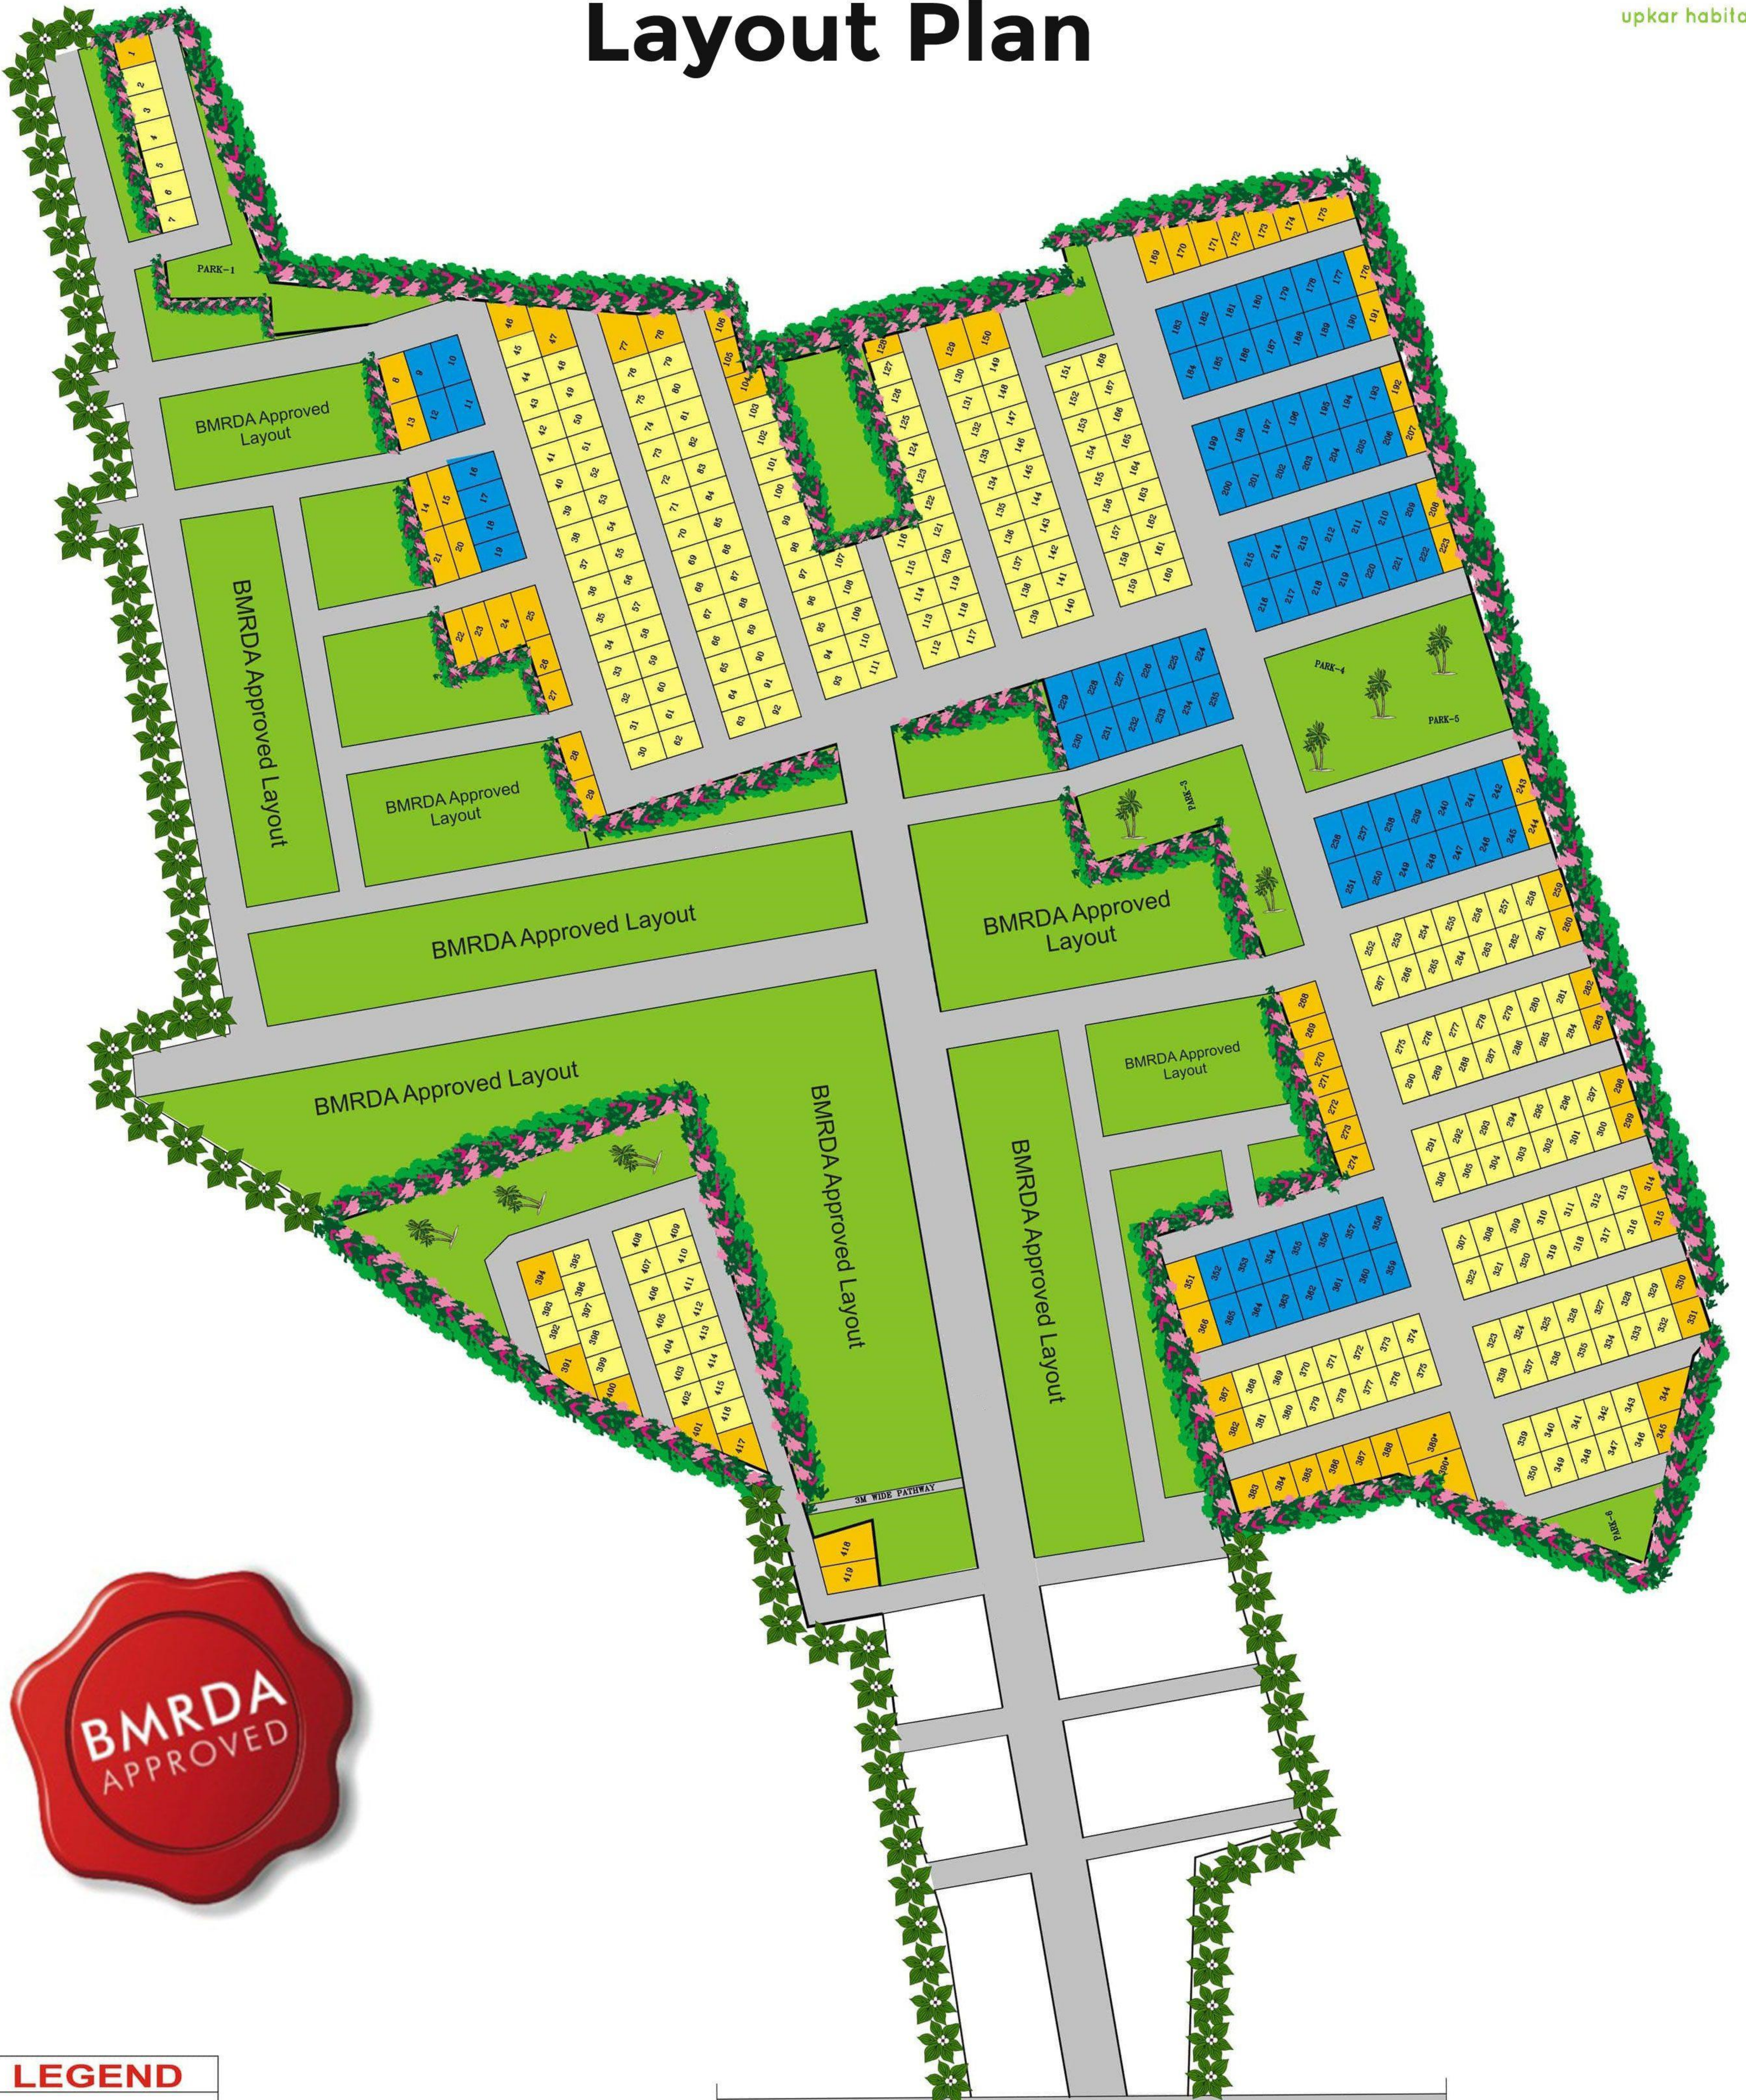

Layout Plan

LEGEND	
	30'X40'
	30'X50'
	Odd